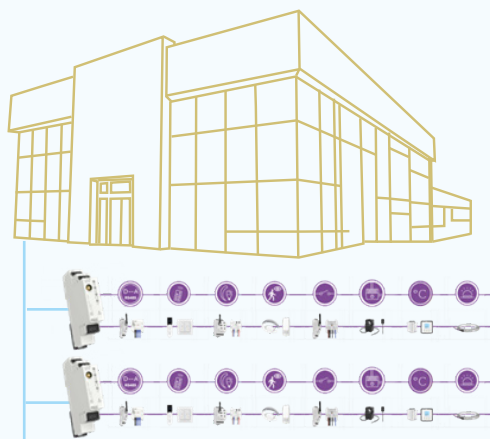

Smart Kits

The cornerstone of your Smart Home

30 years of innovations

smartkits.inels.com

GROWING SYSTEM

Individual elements of the iNELS system for personalised installation.

POINT TO POINT

Pre-Set units for everyday applications.

KITS

A simple solution to turn your house into a smart home, without any structural intervention.

SMART BUILDING

iNELS wireless should be used for huge installation buildings, hotels, offices...

switching