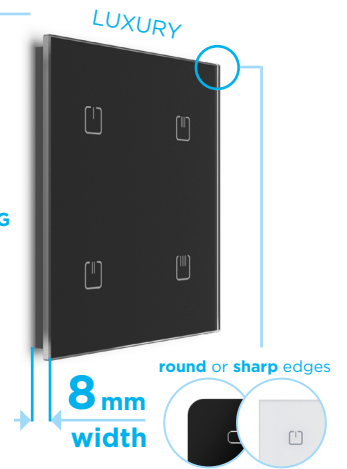

DIMMERS

Universal dimmer
| BOX-SL
R-L-C-LED-ESL
RFDEL-71B-SL

Dimming socket | PLUG
R-L-C-LED-ESL
RFDSC-71N

French Schuko British

look for more LOGUS90 palette here: <https://www.elkoep.com/logus90>

BLACK WHITE