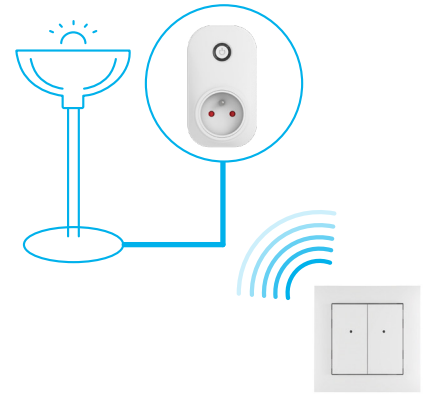

Smart Kits

The cornerstone of your Smart Home

30 years of innovations

smartkits.inels.com

GROWING SYSTEM

Individual elements of the iNELS system for personalised installation.

POINT TO POINT

Pre-Set units for everyday applications.

KITS

A simple solution to turn your house into a smart home, without any structural intervention.

SMART BUILDING

iNELS wireless should be used for huge installation buildings, hotels, offices...

switching

Combination of wall wireless controller and switch unit for universal use. Used to control electrical appliances, lights, sockets, and more.

CONTROLLERS

Classic | LOGUS90*

wireless controller

RFWB-20 > 2 buttons