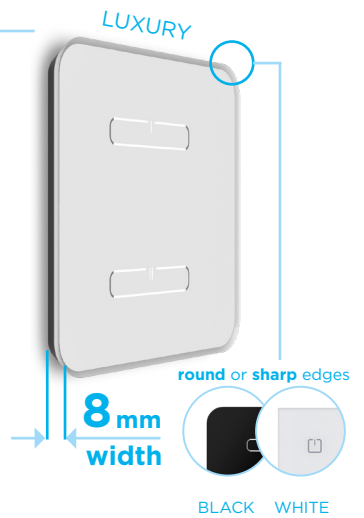

SWITCHES FOR SHUTTERS

Shutters switches | BOX-SL
for shutters
RFJA-32B-SL

Shutters switches	Controllers			
	RFWB-20/G	RFGB-20 sharp	RFGB-220 round	RF KEY 40
RFJA-32B-SL	8314	8316 - white 8315 - black	8318 - white 8317 - black	-
2x RFJA-32B-SL	-	-	-	8320 - white 8319 - black

Table shows the article numbers.