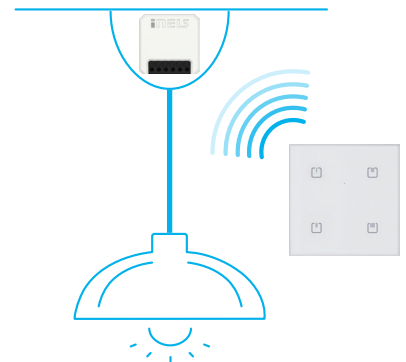

POINT TO POINT

Pre-Set units for everyday applications.